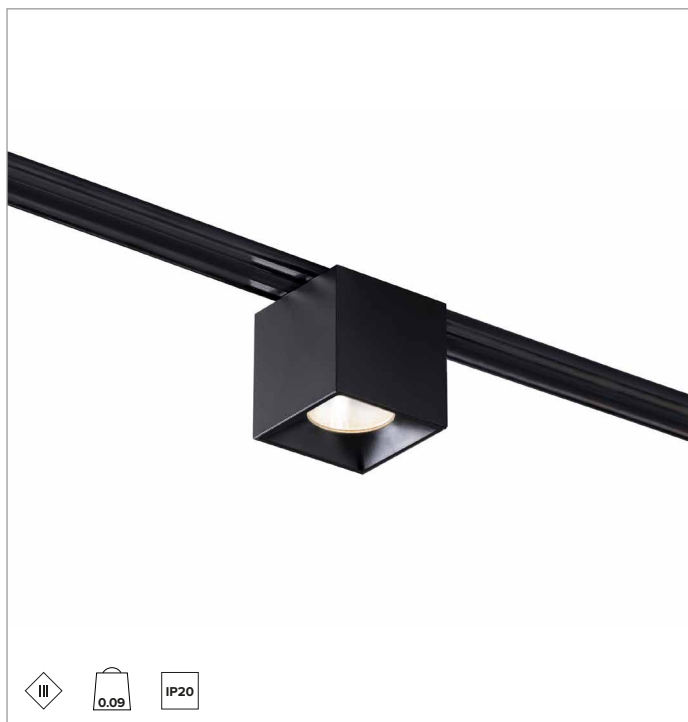

1T7570 | OZ Lighting module - Single

Fixed magnetic LED light module, powered at low voltage

		2700K	H(m)	D(m)	Emax(lx)	
		Ra90		27°		
Fixture Power	7W	1	0.49	2254		
Source Flux	920lm	2	0.98	563		
Fixture Flux	688lm	3	1.47	250		
Efficacy	97lm/W	4	1.95	141		
TS1126	Imax=2450cd/klm	Imax	2254cd	5	2.44	90

CCT nominal: 2700K

SDCM: 2

Lifetime (L80/B10): >50000h tq +25°C

ILLUMINOTECHNICAL CHARACTERISTICS

The flood optical system consists of a metallised polycarbonate precision optic, a holographic diffuser filter and a black polycarbonate frame. The light is suitable for installation in work environments UGR<19 (EN12464-1).

Optic: REFLECTOR

Beam angles: FL

Optical efficiency: 75%

Fixture flux: 688lm

Luminous efficacy: 97lm/W

Photobiological safety: Compliant with RG1 low risk group

MECHANICAL CHARACTERISTICS

Black painted die-cast aluminium body. Fixed light, 50x50mm.

Colour and finish: Deep black

Dimensions: 50x50mm

Weight: 0.093Kg

Version: FIXED

Degree of protection: IP20

ELECTRICAL CHARACTERISTICS

Fixture Power: 7W

Power supply: 48Vdc